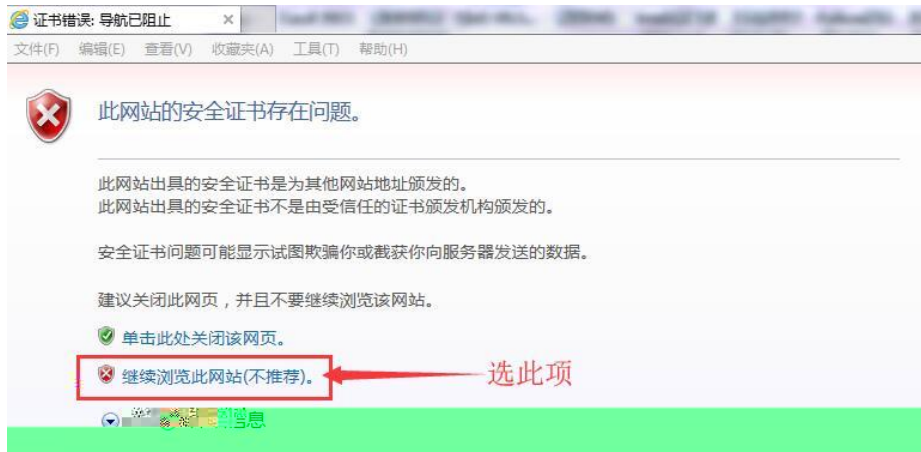

9

9

9

" . . "

IE

10

VPN

10

10

11

11

10

12

10

VPN

12